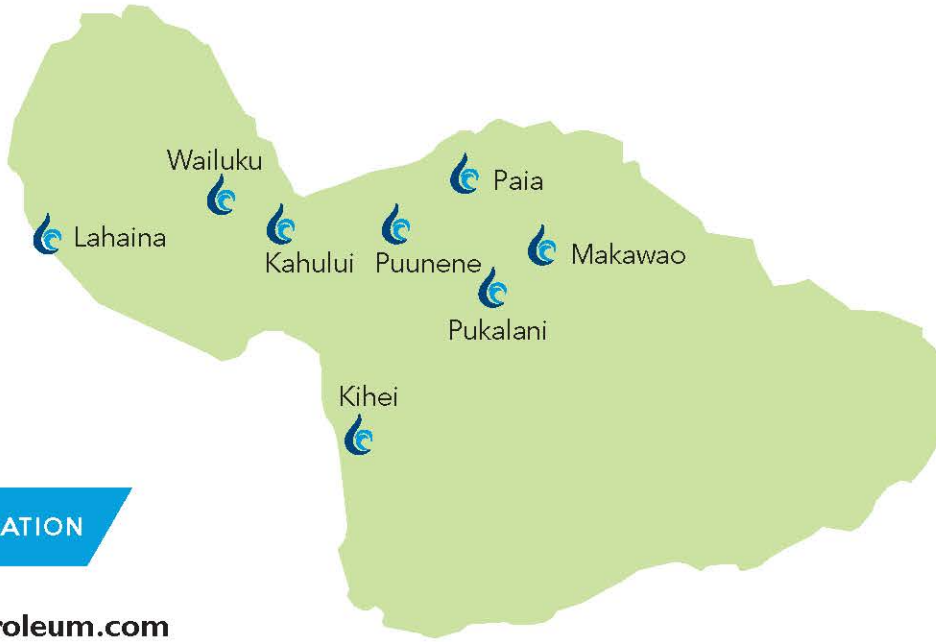

**10**  
LOCATIONS  
ISLANDWIDE

FOR MORE INFORMATION

808.270.2802  
www.hawaiipetroleum.com

**PROGRAM BENEFITS**

- Top Tier™ Gasoline
- Highway & Offroad Diesel
- Competitive pricing
- Convenient, clean and safe fueling locations
- High speed dispensers at all HFN cardlock stations
- On-Island customer support, service, and card replacement
- Security cameras and live recording
- Real time transaction receipts by email
- Customizable security controls and reporting:
  - › Fuel type limitation by card or PIN
  - › Mileage and odometer tracking
  - › Customer selected PIN
  - › Detailed monthly reports for each PIN or card

LOCATIONS		OPEN 24 HOURS	REGULAR UNLEADED 87	MIDGRADE 89	NON-ETHANOL 89	SUPER 92	HIGHWAY DIESEL	OFFROAD DIESEL	BIO-DIESEL	DEF
<b>KAHULUI</b>										
Minit Stop/Ohana Fuels	85 Wakea Avenue		✓	✓		✓	✓			
Minit Stop/Ohana Fuels	345 Dairy Road	✓	✓	✓	✓	✓				
HFN – Lalo Cardlock	385 Hukilike Street	✓	✓		✓		✓	✓		
<b>PUUNENE</b>										
HFN – Ameron Quarry	Basecamp 10						✓			
<b>WAILUKU</b>										
Ohana Fuels	736 Lower Main Street		✓		✓					
<b>PAIA</b>										
Minit Stop/Ohana Fuels	123 Hana Highway		✓	✓		✓				
<b>MAKAWAO</b>										
Minit Stop/Ohana Fuels	1100 Makawao Avenue		✓	✓		✓				
<b>PUKALANI</b>										
Minit Stop/Ohana Fuels	3310 Old Haleakala Hwy		✓	✓		✓				
<b>KIHEI</b>										
Minit Stop/Ohana Fuels	230 Piikea Avenue		✓	✓		✓	✓			
<b>LAHAINA</b>										
Minit Stop/Ohana Fuels	10 Kupuohi Street		✓	✓	✓	✓	✓	✓	✓	