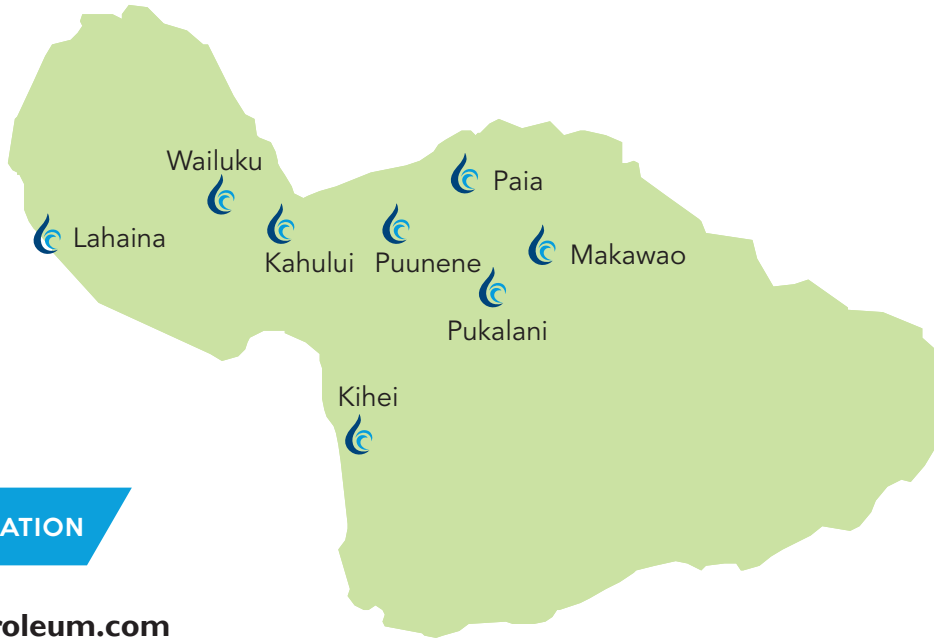

**10**  
LOCATIONS  
ISLANDWIDE

FOR MORE INFORMATION

808.270.2802  
www.hawaiipetroleum.com

**PROGRAM BENEFITS**

- Top Tier™ Gasoline
- Highway & Offroad Diesel
- Competitive pricing
- Convenient, clean and safe fueling locations
- High speed dispensers at all HFN cardlock stations
- On-Island customer support, service, and card replacement
- Security cameras and live recording
- Real time transaction receipts by email
- Customizable security controls and reporting:
  - › Fuel type limitation by card or PIN
  - › Mileage and odometer tracking
  - › Customer selected PIN
  - › Detailed monthly reports for each PIN or card

LOCATIONS		OPEN 24 HOURS	REGULAR UNLEADED 87	MIDGRADE 89	NON-ETHANOL 89	SUPER 92	HIGHWAY DIESEL	OFFROAD DIESEL	BIO-DIESEL	DEF
<b>KAHULUI</b>										
Minit Stop/Ohana Fuels	85 Wakea Avenue		✓	✓		✓	✓			
Minit Stop/Ohana Fuels	345 Dairy Road	✓	✓	✓	✓	✓				
HFN – Lalo Cardlock	385 Hukilike Street	✓	✓		✓		✓	✓		
<b>PUUNENE</b>										
HFN – Ameron Quarry	Basecamp 10						✓			
<b>WAILUKU</b>										
Ohana Fuels	736 Lower Main Street		✓		✓					
<b>PAIA</b>										
Minit Stop/Ohana Fuels	123 Hana Highway		✓	✓		✓				
<b>MAKAWAO</b>										
Minit Stop/Ohana Fuels	1100 Makawao Avenue		✓	✓		✓				
<b>PUKALANI</b>										
Minit Stop/Ohana Fuels	3310 Old Haleakala Hwy		✓	✓		✓				
<b>KIHEI</b>										
Minit Stop/Ohana Fuels	230 Piikea Avenue		✓	✓		✓	✓			
<b>LAHAINA</b>										
Minit Stop/Ohana Fuels	10 Kupuohi Street		✓	✓	✓	✓	✓	✓	✓	